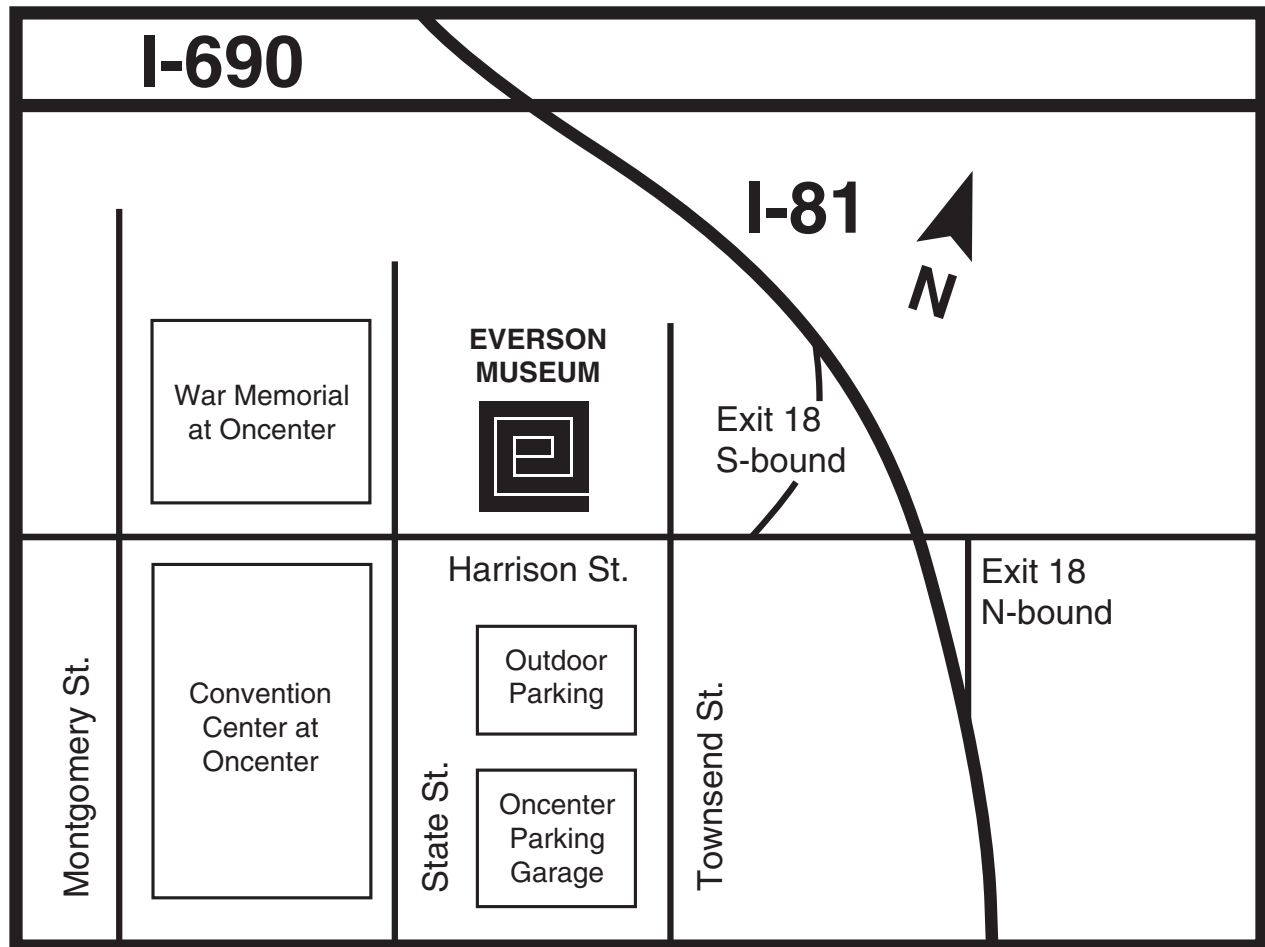

DIRECTIONS

From the north and New York State Thruway:

From the Thruway take Syracuse Exit 36 to Interstate Route 81 south. Take I-81S to exit 18 (Harrison/Adams). Bear right at the end of the exit onto Harrison Street. The museum is two blocks ahead on the right.

From the south:

Take Interstate Route 81 north to exit 18 (Harrison/Adams). Follow signs to Harrison Street and turn left. The museum is two blocks ahead on the right.

From the east:

Take Interstate 690 west to the Townsend Street exit. Turn left onto Townsend, go six blocks to Harrison Street. Turn right onto Harrison Street. The museum is on the right.

From the west:

Take Interstate 690 east to Interstate 81 south. Immediately exit I-81S at exit 18 (Harrison/Adams). Bear right onto Harrison Street. The museum is two blocks ahead on the right.